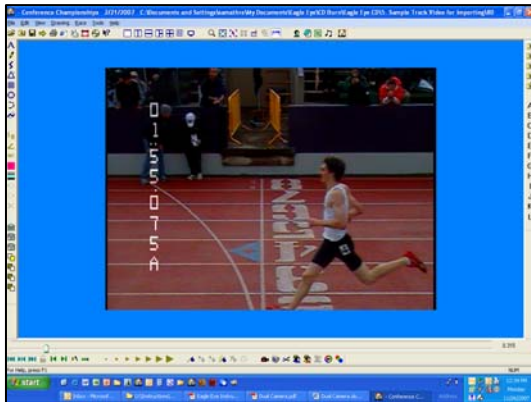

Software Features

Eagle Eye

Color Controls

This feature allows you to quickly enhance the color qualities of your recorded video. The images below show how the Color Control feature can enhance video recorded in low light conditions.

Recorded video in low light

Same video color enhanced

1. LEFT-CLICK the **COLOR CONTROLS** icon on the far right of the bottom toolbar. 

2. Adjust the color qualities to suit your preferences.