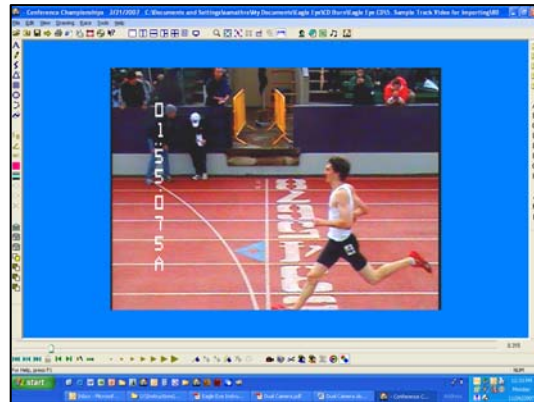

Software Features

Eagle Eye

Color Controls

This feature allows you to quickly enhance the color qualities of your recorded video. The images below show how the Color Control feature can enhance video recorded in low light conditions.

Recorded video in low light

Same video color enhanced

1. LEFT-CLICK the **COLOR CONTROLS** icon on the far right of the bottom toolbar. 

2. Adjust the color qualities to suit your preferences.