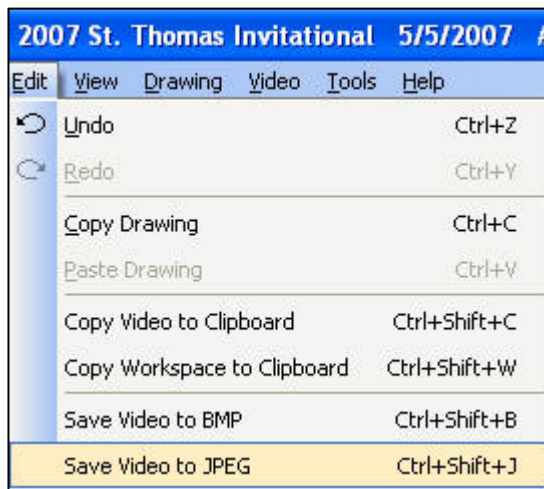

Software Features

Eagle Eye

Save on screen image as a photo JPG or BMP.

This feature allows you to create a Proof of Performance (P.O.P.) document or a photo for print or web posting ---- or sell photos as a fundraiser.

1. **Position video** at the location of the image you wish to capture.
2. **Capture image**

Go to **EDIT-SAVE RACE AS** on the top toolbar and choose **JPEG** or **BMP** as your image format.

3. **Save image**